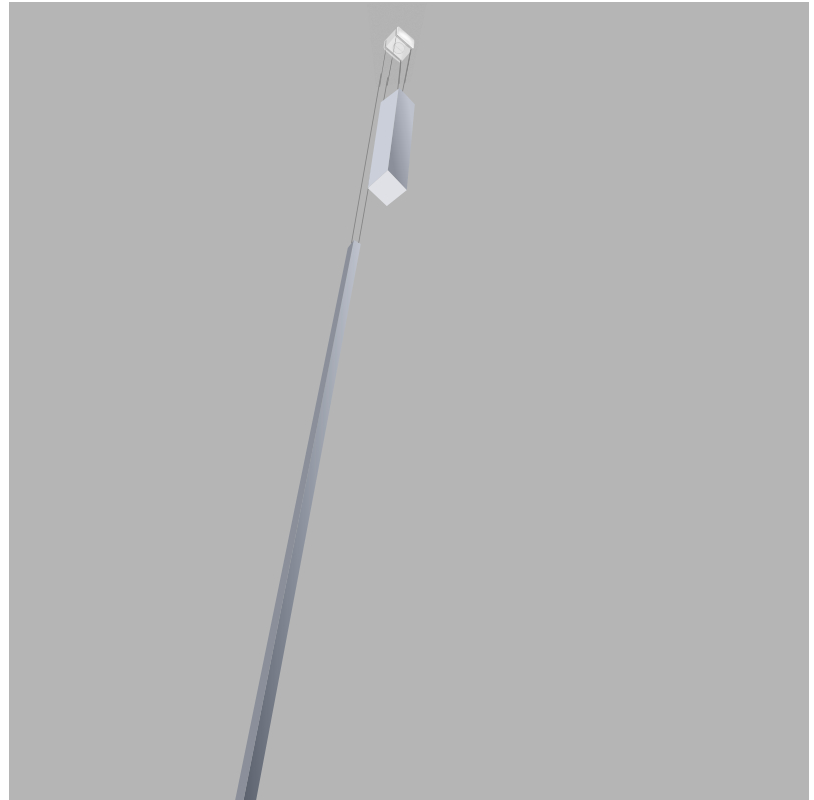

PROJECT
TYPE
SPECIFIER
QUANTITY
DATE

SPILLO VERTICAL SUSPENSION

D42051- -
 base number Color Finish
 Temperature Options

- To build a product code in our configurator select the specify button on the base model # product page
- To build a manual product code on this datasheet choose from the options listed below in blue font and add the suffix to the base model #

GENERAL

Series: Spillo
 Subseries: Spillo Vertical
 Brand: Icone
 Division: Design
 Mounting Type: Suspension
 Mounting Location: Ceiling
 Subcategory: Ambient

PHYSICAL

Shape: Rectangle
 Height (mm): 1700
 Height (in): 66 ¹⁵/₁₆
 Max. Overall Height (mm): 3000
 Max. Overall Height (in): 118 ¹/₈
 Light Distribution: Direct / Indirect
 Fixture Finish: WHI / CHR / BGD
 Fixture Material: Brass

25mm 1"

SPILLO VERTICAL SUSPENSION

D42051-

PROJECT

TYPE

SPECIFIER

QUANTITY

DATE

GENERAL

Series: Spillo
 Subseries: Spillo 2 Rod
 Brand: Icone
 Division: Design
 Mounting Type: Recessed
 Mounting Location: Ceiling
 Subcategory: Ambient

PHYSICAL

Shape: Rectangle
 Length (mm): 50
 Length (in): 1 ¹⁵/₁₆
 Width (mm): 600
 Width (in): 23 ⁵/₆
 Height (mm): 400
 Height (in): 15 ³/₄
 Light Distribution: Adjustable
 Fixture Finish: WHI / BLK / CHR / BGD
 Fixture Material: Brass