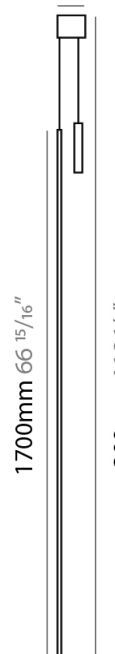

PROJECT
TYPE
SPECIFIER
QUANTITY
DATE

SPILLO VERTICAL SUSPENSION

D42051- -
 base number Color Finish
 Temperature Options

- To build a product code in our configurator select the specify button on the base model # product page
- To build a manual product code on this datasheet choose from the options listed below in blue font and add the suffix to the base model #

GENERAL

Series: Spillo
 Subseries: Spillo Vertical
 Brand: Icone
 Division: Design
 Mounting Type: Suspension
 Mounting Location: Ceiling
 Subcategory: Ambient

PHYSICAL

Shape: Rectangle
 Height (mm): 1700
 Height (in): 66 ¹⁵/₁₆
 Max. Overall Height (mm): 3000
 Max. Overall Height (in): 118 ¹/₈
 Light Distribution: Direct / Indirect
 Fixture Finish: WHI / CHR / BGD
 Fixture Material: Brass

25mm 1"

SPILLO VERTICAL SUSPENSION

D42051-

PROJECT

TYPE

SPECIFIER

QUANTITY

DATE

GENERAL

Series: Spillo
 Subseries: Spillo 2 Rod
 Brand: Icone
 Division: Design
 Mounting Type: Recessed
 Mounting Location: Ceiling
 Subcategory: Ambient

PHYSICAL

Shape: Rectangle
 Length (mm): 50
 Length (in): 1 ¹⁵/₁₆
 Width (mm): 600
 Width (in): 23 ⁵/₆
 Height (mm): 400
 Height (in): 15 ³/₄
 Light Distribution: Adjustable
 Fixture Finish: WHI / BLK / CHR / BGD
 Fixture Material: Brass