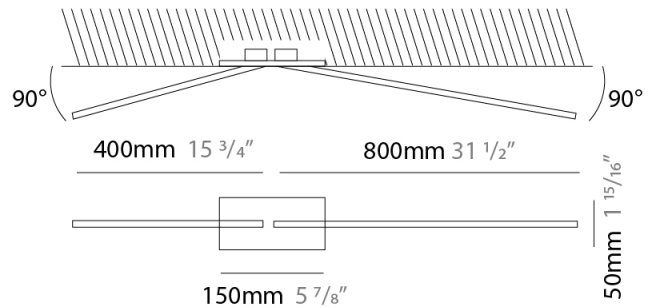

GENERAL

Series: Spillo
 Subseries: Spillo Vertical
 Brand: Icone
 Division: Design
 Mounting Type: Suspension
 Mounting Location: Ceiling
 Subcategory: Ambient

PHYSICAL

Shape: Rectangle
 Height (mm): 1700
 Height (in): 66 ¹⁵/₁₆
 Max. Overall Height (mm): 3000
 Max. Overall Height (in): 118 ¹/₈
 Light Distribution: Direct / Indirect
 Fixture Finish: WHI / CHR / BGD
 Fixture Material: Brass

GENERAL

Series: Spillo
 Subseries: Spillo 2 Rod
 Brand: Icone
 Division: Design
 Mounting Type: Recessed
 Mounting Location: Ceiling
 Subcategory: Ambient

PHYSICAL

Shape: Rectangle
 Length (mm): 50
 Length (in): 1 ¹⁵/₁₆
 Width (mm): 1200
 Width (in): 47 ¹/₄
 Height (mm): 800
 Height (in): 31 ¹/₂
 Light Distribution: Adjustable
 Fixture Finish: WHI / BLK / CHR / BGD
 Fixture Material: Brass

LED

Color Temperature (°K): 2700 / 3000
 Nominal Lumen (lm): 1320
 CRI: >90 CRI
 Lamp Life (hrs): 50000

OPTICAL

Adjustability: Tilt 90°

RATINGS AND CERTIFICATIONS

Certified By: Certified for North American Standards
 IP rating: IP20