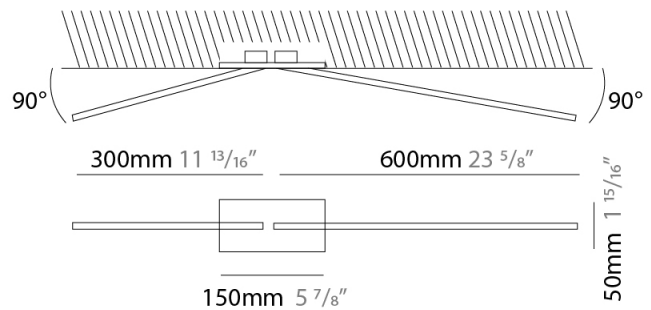

GENERAL

Series: Spillo
 Subseries: Spillo Vertical
 Brand: Icone
 Division: Design
 Mounting Type: Suspension
 Mounting Location: Ceiling
 Subcategory: Ambient

PHYSICAL

Shape: Rectangle
 Height (mm): 1700
 Height (in): 66 ¹⁵/₁₆
 Max. Overall Height (mm): 3000
 Max. Overall Height (in): 118 ¹/₈
 Light Distribution: Direct / Indirect
 Fixture Finish: WHI / CHR / BGD
 Fixture Material: Brass

GENERAL

Series: Spillo
 Subseries: Spillo 2 Rod
 Brand: Icone
 Division: Design
 Mounting Type: Recessed
 Mounting Location: Ceiling
 Subcategory: Ambient

PHYSICAL

Shape: Rectangle
 Length (mm): 50
 Length (in): 1 ¹⁵/₁₆
 Width (mm): 900
 Width (in): 35 ⁷/₁₆
 Height (mm): 600
 Height (in): 23 ⁵/₈
 Light Distribution: Adjustable
 Fixture Finish: WHI / BLK / CHR / BGD
 Fixture Material: Brass

LED

Color Temperature (°K): 2700 / 3000
 Nominal Lumen (lm): 990
 CRI: >90 CRI
 Lamp Life (hrs): 50000

OPTICAL

Adjustability: Tilt 90°

RATINGS AND CERTIFICATIONS

Certified By: Certified for North American Standards
 IP rating: IP20