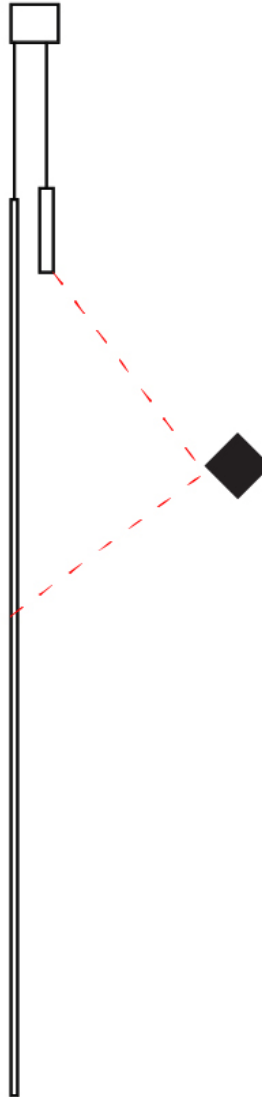

PROJECT
TYPE
SPECIFIER
QUANTITY
DATE

SPILLO VERTICAL SUSPENSION

D42051- -
 base number Color Finish
 Temperature Options

- To build a product code in our configurator select the specify button on the base model # product page
- To build a manual product code on this datasheet choose from the options listed below in blue font and add the suffix to the base model #

GENERAL

Series: Spillo
 Subseries: Spillo Vertical
 Brand: Icone
 Division: Design
 Mounting Type: Suspension
 Mounting Location: Ceiling
 Subcategory: Ambient

PHYSICAL

Shape: Rectangle
 Height (mm): 1700
 Height (in): 66 ¹⁵/₁₆
 Max. Overall Height (mm): 3000
 Max. Overall Height (in): 118 ¹/₈
 Light Distribution: Direct / Indirect
 Fixture Finish: WHI / CHR / BGD
 Fixture Material: Brass

25mm 1"

SPILLO VERTICAL SUSPENSION

D42051-

PROJECT

TYPE

SPECIFIER

QUANTITY

DATE

GENERAL

Series: Spillo
 Subseries: Spillo 2 Rod
 Brand: Icone
 Division: Design
 Mounting Type: Recessed
 Mounting Location: Ceiling
 Subcategory: Ambient

PHYSICAL

Shape: Rectangle
 Length (mm): 50
 Length (in): 1 ¹⁵/₁₆
 Width (mm): 600
 Width (in): 23 ⁵/₆
 Height (mm): 400
 Height (in): 15 ³/₄
 Light Distribution: Adjustable
 Fixture Finish: WHI / BLK / CHR / BGD
 Fixture Material: Brass