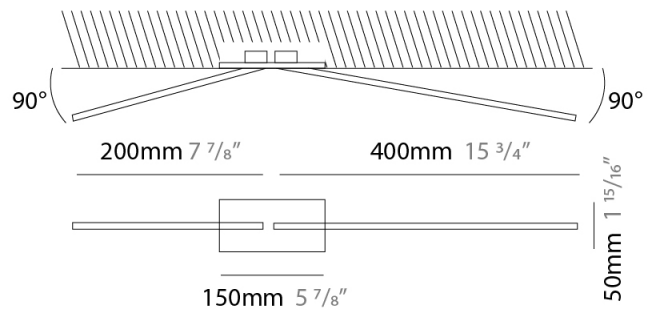

SPILLO 2 ROD RECESSED

D46029- -

base number
Color   Finish
Temperature   Options

1. To build a product code in our configurator select the specify button on the base model # product page
2. To build a manual product code on this datasheet choose from the options listed below in blue font and add the suffix to the base model #

GENERAL

Series: Spillo
Subseries: Spillo 2 Rod
Brand: Icone
Division: Design
Mounting Type: Recessed
Mounting Location: Ceiling
Subcategory: Ambient

PHYSICAL

Shape: Rectangle
Length (mm): 50
Length (in): 1 ¹⁵/₁₆
Width (mm): 600
Width (in): 23 ⁵/₆
Height (mm): 400
Height (in): 15 ³/₄
Light Distribution: Adjustable
Fixture Finish: WHI / BLK / CHR / BGD
Fixture Material: Brass

ELECTRICAL

Lamp Type: LED
Total Output Wattage (W): 7.44
Dimming: 0-10V Dimming
Driver Included: No
Driver Location: Remote
Driver Type: Constant Voltage - 120Vac
Driver Class: Class 2
Input Voltage (V): 120 - 277
Output Voltage (V): 12
Upon Request: (Not included, see components) 0-10Vdc dimming / 277Vac

LED

Color Temperature (°K): 2700 / 3000
Nominal Lumen (lm): 660
CRI: >90 CRI
Lamp Life (hrs): 50000

OPTICAL

Adjustability: Tilt 90°

RATINGS AND CERTIFICATIONS

Certified By: Certified for North American Standards
IP rating: IP20

PROJECT _____
TYPE _____
SPECIFIER _____
QUANTITY _____
DATE _____